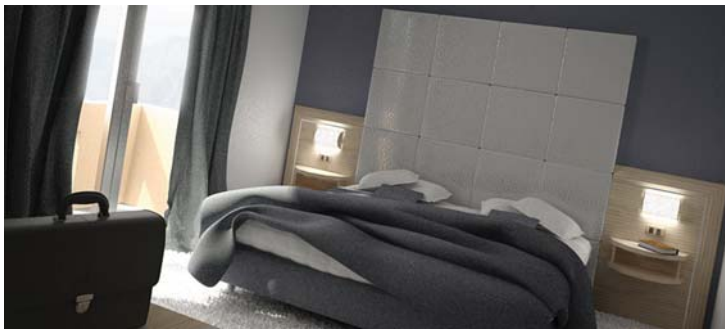

FULL ROOM IN INTERNATIONAL STYLE COMPOSED BY:

- BEDS HEAD BOARD CM.320X100 O 220X220 THICKNESS CM.9 WITH 2 NIGHT LIGHT AND SWITCHES INSTALLED
- N° 2 NIGHT TABLE WITH DRAWERS
- WARDROBE CABINET WITH 2 SHELVES AND DIGITAL SAFE (2 CODE PASSE-PAR-TOUT)
- LUGGAGE RACK WITH PROTECTIONS
- BOISERIE CM.90X180 WITH APPEND DRESSES AND MIRROR WHOLE HEIGHT
- TOILETTE/WRITE TABLE WITH DRAWER OR
- SERVICE PROVIDED FOR INCLUSION REFRIGERATOR

- PROJECT RAISE THE PLANNING ARE FREE AND WITHOUT COMMITMENT (SEND YOUR DWG FILE)

suite

twin

b. & b.