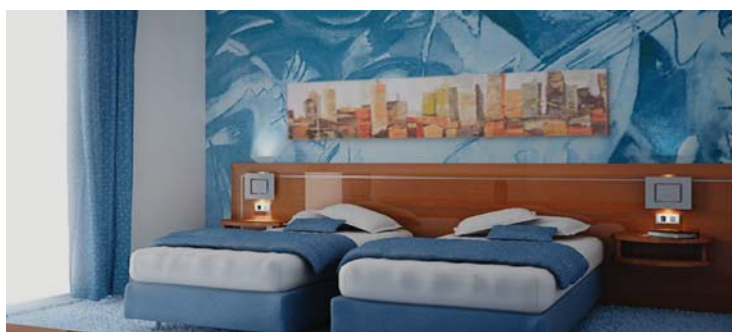

b. & b.

FULL ROOM IN INTERNATIONAL STYLE COMPOSED BY:

- BEDS HEAD BOARD CM.320X100 O 220X220 THICKNESS CM.9 WITH 2 NIGHT LIGHT AND SWITCHES INSTALLED
- N° 2 NIGHT TABLE WITH DRAWERS
- WARDROBE CABINET WITH 2 SHELVES AND DIGITAL SAFE (2 CODE PASSE-PAR-TOUT)
- LUGGAGE RACK WITH PROTECTIONS
- BOISERIE CM.90X180 WITH APPEND DRESSES AND MIRROR WHOLE HEIGHT
- TOILETTE/WRITE TABLE WITH DRAWER OR
- SERVICE PROVIDED FOR INCLUSION REFRIGERATOR

Product collection in laminated thickness cm.2

TOTALE € 1.096

Product collection in laminated thickness cm.4

TOTALE € 1.518

Product collection in wood wenge or oak or cherry or walnut

TOTALE € 1.789

Classic style in lacquered wood or walnut or cherry or skin

TOTALE € 2.100

- SOMMIER SIZE 87X199X35 + MATERASS SPRING FIREPROOF CLASS 1IM
- TRANSPORT AND ASSEMBLY AND INTALLATION

each € 225
each € 350

- CASTOM MADE FOR MODELS ON YOUR DESIGN

- KITCHEN AND BEDS AND A TOTAL DISAPPEARANCE

- PROJECT RAISE THE PLANNING ARE FREE AND WITHOUT COMMITMENT (SEND YOUR DWG FILE)